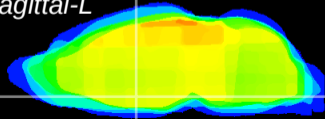

Coronal

Sagittal-R

Sagittal-L

ViBriSm: CX01033
Horizontal

SPa dorsal