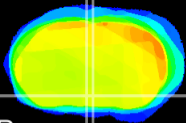

Coronal

Sagittal-R

Sagittal-L

ViBriSm: CX01033
Horizontal

SPa dorsal