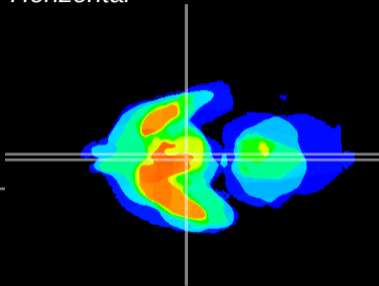

Coronal

Sagittal-R

Sagittal-L

ViBrism: CX01034
Horizontal

Arc