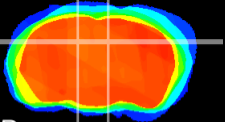

Coronal

Sagittal-R

Sagittal-L

ViBrism: CX01036
Horizontal

DG