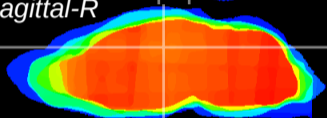

Coronal

Sagittal-R

Sagittal-L

ViBrism: CX01036
Horizontal

DG