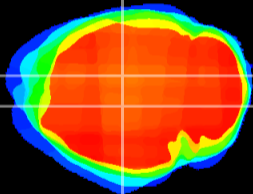

Coronal

Sagittal-R

Sagittal-L

ViBrism: CX01036
Horizontal

DG