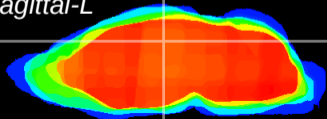

Coronal

Sagittal-R

Sagittal-L

ViBrism: CX01036
Horizontal

DG