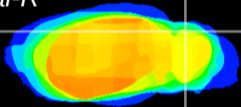

Coronal

Sagittal-R

Sagittal-L

ViBrism: CX01037
Horizontal

Cb lobe