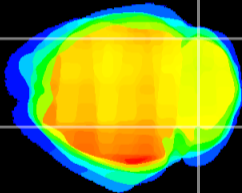

Coronal

Sagittal-R

Sagittal-L

ViBrism: CX01037
Horizontal

Cb lobe