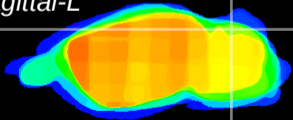

Coronal

Sagittal-R

Sagittal-L

ViBrism: CX01037
Horizontal

Cb lobe