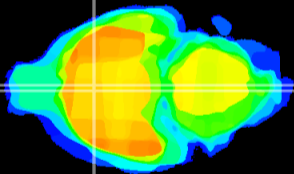

Coronal

Sagittal-R

Sagittal-L

ViBrism: CX01037
Horizontal

MPA