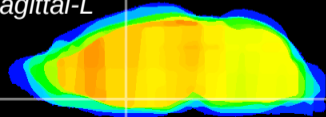

Coronal

Sagittal-R

Sagittal-L

ViBrism: CX01037
Horizontal

MPA