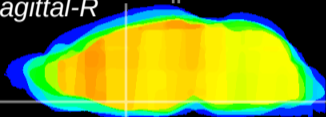

Coronal

Sagittal-R

Sagittal-L

ViBrism: CX01037
Horizontal

MPA