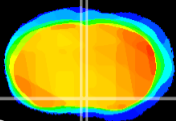

Coronal

Sagittal-R

Sagittal-L

ViBrism: CX01037
Horizontal

MPA