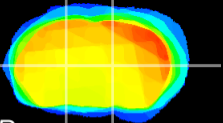

Coronal

Sagittal-R

Sagittal-L

ViBrism: CX01038
Horizontal

VA/VL