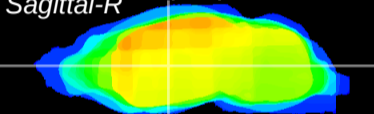

Coronal

Sagittal-R

Sagittal-L

ViBrism: CX01038
Horizontal

VA/VL