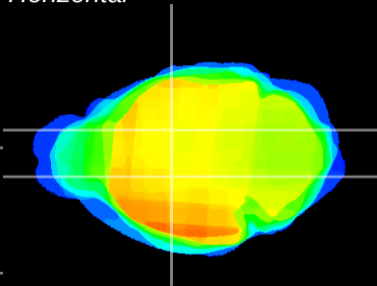

Coronal

Sagittal-R

Sagittal-L

ViBrism: CX01038
Horizontal

VA/VL