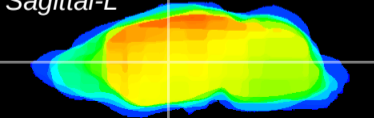

Coronal

Sagittal-R

Sagittal-L

ViBrism: CX01038
Horizontal

VA/VL