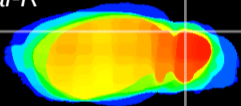

Coronal

Sagittal-R

Sagittal-L

ViBrism: CX01040
Horizontal

Cb lobe