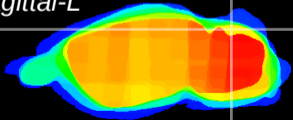

Coronal

Sagittal-R

Sagittal-L

ViBrism: CX01040
Horizontal

Cb lobe