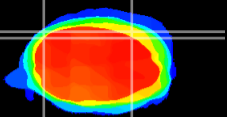

Coronal

Sagittal-R

Sagittal-L

ViBrism: CX01040
Horizontal

Cb lobe