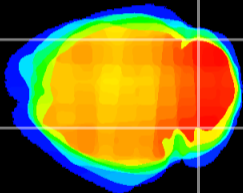

Coronal

Sagittal-R

Sagittal-L

ViBrism: CX01040
Horizontal

Cb lobe