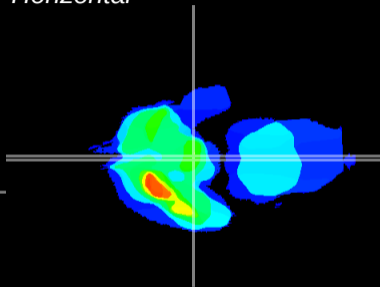

Coronal

Sagittal-R

Sagittal-L

ViBrism: CX01042
Horizontal

ME