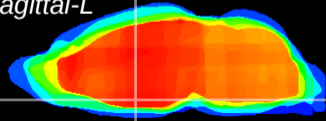

Coronal

Sagittal-R

Sagittal-L

ViBrism: CX01043
Horizontal

SPa ventral