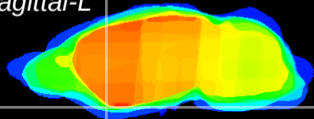

Coronal

Sagittal-R

Sagittal-L

ViBrism: CX01047
Horizontal

Tu