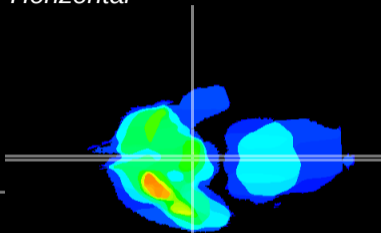

Coronal

Sagittal-R

Sagittal-L

ViBrism: CX01048
Horizontal

ME