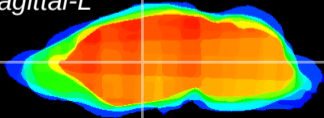

Coronal

Sagittal-R

Sagittal-L

ViBrism: CX01048
Horizontal

VA/VL