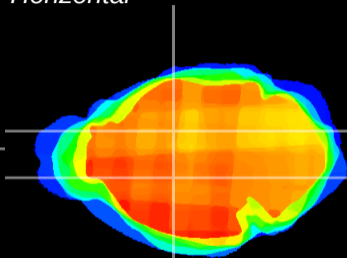

Coronal

Sagittal-R

Sagittal-L

ViBrism: CX01048
Horizontal

VA/VL