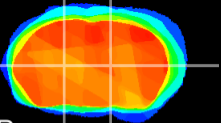

Coronal

Sagittal-R

Sagittal-L

ViBrism: CX01048
Horizontal

VA/VL