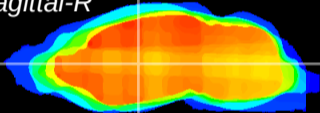

Coronal

Sagittal-R

Sagittal-L

ViBrism: CX01048
Horizontal

VA/VL