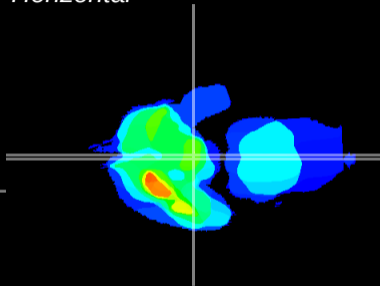

Coronal

Sagittal-R

Sagittal-L

ViBrism: CX01049
Horizontal

ME