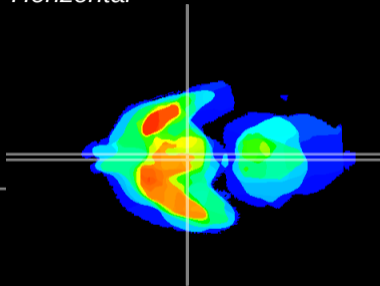

Coronal

Sagittal-R

Sagittal-L

ViBrism: CX01051
Horizontal

Arc