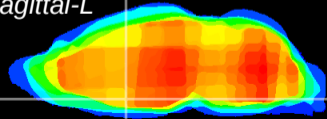

Coronal

Sagittal-R

Sagittal-L

ViBriSM: CX01052  
Horizontal

MPA