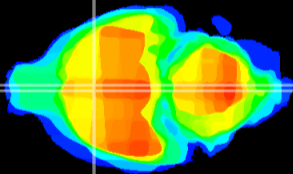

Coronal

Sagittal-R

Sagittal-L

ViBriSM: CX01052  
Horizontal

MPA