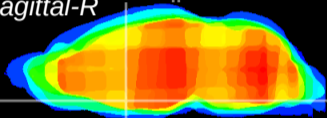

Coronal

Sagittal-R

Sagittal-L

ViBriSM: CX01052  
Horizontal

MPA