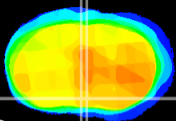

Coronal

Sagittal-R

Sagittal-L

ViBriSM: CX01052  
Horizontal

MPA