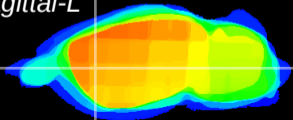

Coronal

Sagittal-R

Sagittal-L

ViBrism: CX01054  
Horizontal

CPU lateral