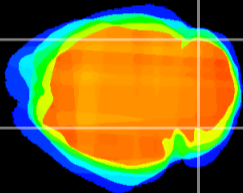

Coronal

Sagittal-R

Sagittal-L

ViBrism: CX01056
Horizontal

Cb lobe