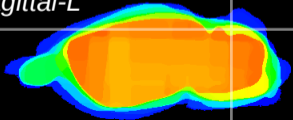

Coronal

Sagittal-R

Sagittal-L

ViBrism: CX01056
Horizontal

Cb lobe