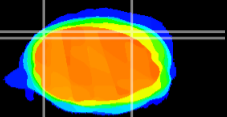

Coronal

Sagittal-R

Sagittal-L

ViBrism: CX01056
Horizontal

Cb lobe