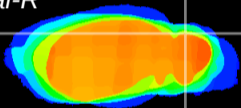

Coronal

Sagittal-R

Sagittal-L

ViBrism: CX01056
Horizontal

Cb lobe