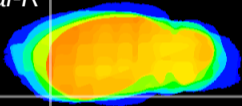

Coronal

Sagittal-R

Sagittal-L

ViBrism: CX01057  
Horizontal

Pir