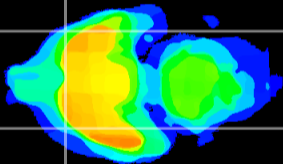

Coronal

Sagittal-R

Sagittal-L

ViBrism: CX01057  
Horizontal

Pir