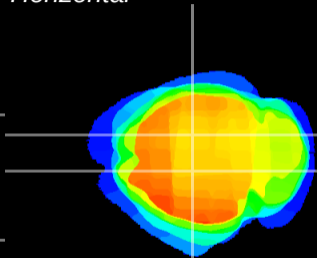

Coronal

Sagittal-R

Sagittal-L

ViBrism: CX01067
Horizontal

CA1