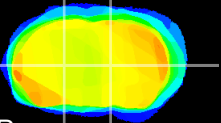

Coronal

Sagittal-R

Sagittal-L

ViBrism: CX01068
Horizontal

VA/VL