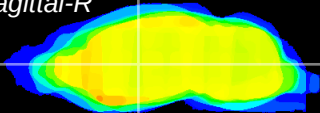

Coronal

Sagittal-R

Sagittal-L

ViBrism: CX01068
Horizontal

VA/VL