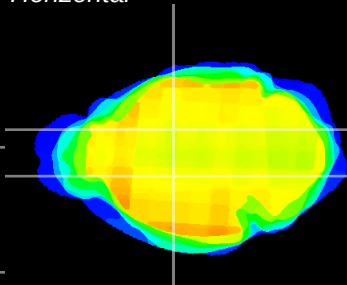

Coronal

Sagittal-R

Sagittal-L

ViBrism: CX01068
Horizontal

VA/VL