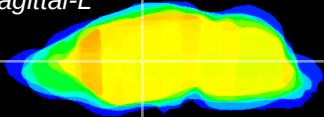

Coronal

Sagittal-R

Sagittal-L

ViBrism: CX01068
Horizontal

VA/VL