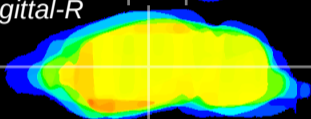

Coronal

Sagittal-R

Sagittal-L

ViBrism: CX01068
Horizontal

VPM/VPL