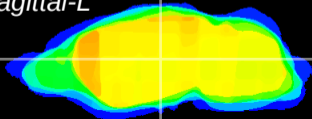

Coronal

Sagittal-R

Sagittal-L

ViBrism: CX01068
Horizontal

VPM/VPL