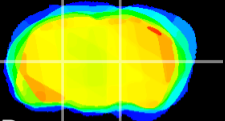

Coronal

Sagittal-R

Sagittal-L

ViBrism: CX01068
Horizontal

VPM/VPL