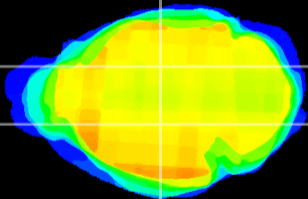

Coronal

Sagittal-R

Sagittal-L

ViBrism: CX01068
Horizontal

VPM/VPL