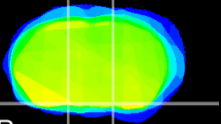

Coronal

Sagittal-R

Sagittal-L

ViBrism: CX01073
Horizontal

S0