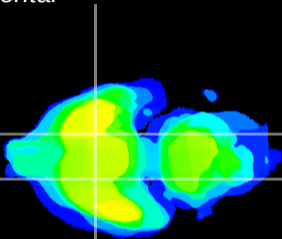

Coronal

Sagittal-R

Sagittal-L

ViBrism: CX01073
Horizontal

S0