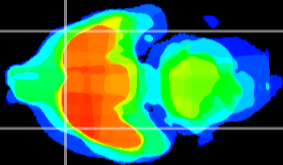

Coronal

Sagittal-R

Sagittal-L

ViBrism: CX01075
Horizontal

Pir