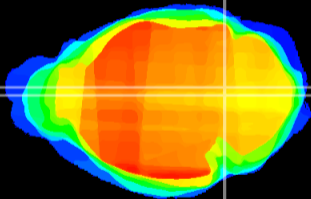

Coronal

Sagittal-R

Sagittal-L

ViBrism: CX01075
Horizontal

Tg