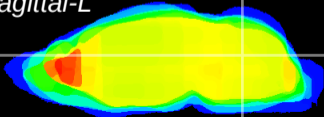

Coronal

Sagittal-R

Sagittal-L

ViBrism: CX01084
Horizontal

Cb nucleus