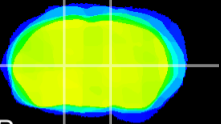

Coronal

Sagittal-R

Sagittal-L

ViBrism: CX01084  
Horizontal

VA/VL