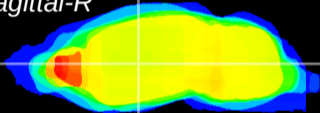

Coronal

Sagittal-R

Sagittal-L

ViBrism: CX01084  
Horizontal

VA/VL