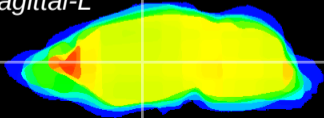

Coronal

Sagittal-R

Sagittal-L

ViBrism: CX01084  
Horizontal

VA/VL