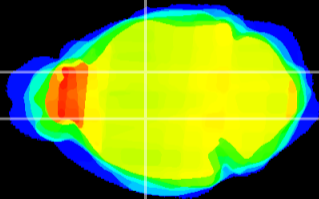

Coronal

Sagittal-R

Sagittal-L

ViBrism: CX01084  
Horizontal

VA/VL