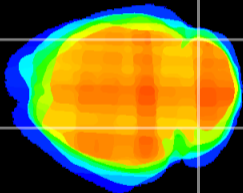

Coronal

Sagittal-R

Sagittal-L

ViBrism: CX01087
Horizontal

Cb lobe