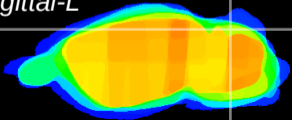

Coronal

Sagittal-R

Sagittal-L

ViBrism: CX01087
Horizontal

Cb lobe