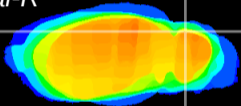

Coronal

Sagittal-R

Sagittal-L

ViBrism: CX01087
Horizontal

Cb lobe