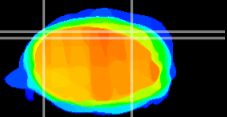

Coronal

Sagittal-R

Sagittal-L

ViBrism: CX01087
Horizontal

Cb lobe