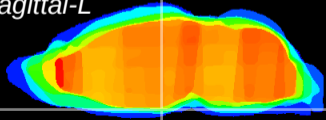

Coronal

Sagittal-R

Sagittal-L

ViBrism: CX01087
Horizontal

ME