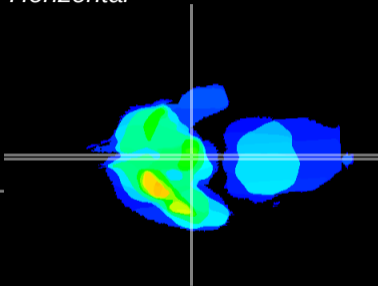

Coronal

Sagittal-R

Sagittal-L

ViBrism: CX01087
Horizontal

ME