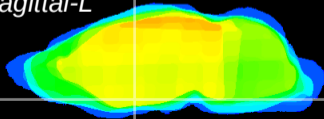

Coronal

Sagittal-R

Sagittal-L

ViBrism: CX01088
Horizontal

LH