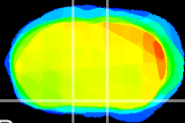

Coronal

Sagittal-R

Sagittal-L

ViBrism: CX01088
Horizontal

LH