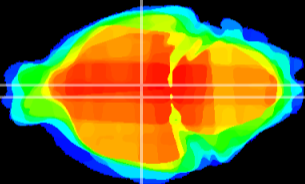

Coronal

Sagittal-R

Sagittal-L

ViBrism: CX01089
Horizontal

DM