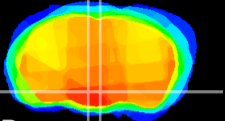

Coronal

Sagittal-R

Sagittal-L

ViBrism: CX01089
Horizontal

DM