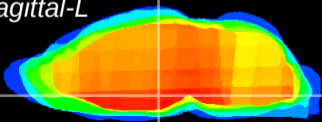

Coronal

Sagittal-R

Sagittal-L

ViBrism: CX01089
Horizontal

DM