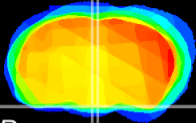

Coronal

Sagittal-R

Sagittal-L

ViBrism: CX01093
Horizontal

Arc