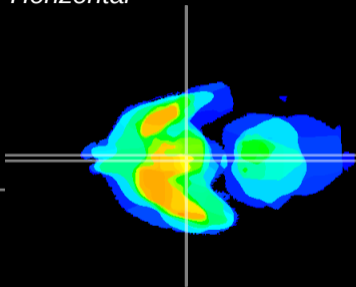

Coronal

Sagittal-R

Sagittal-L

ViBrism: CX01093
Horizontal

Arc