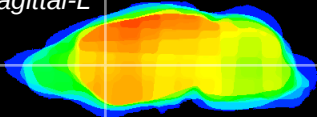

Coronal

Sagittal-R

Sagittal-L

ViBris: CX01093
Horizontal

CPU medial