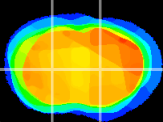

Coronal

Sagittal-R

Sagittal-L

ViBris: CX01093
Horizontal

CPU medial