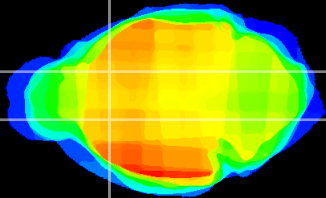

Coronal

Sagittal-R

Sagittal-L

ViBris: CX01093
Horizontal

CPU medial