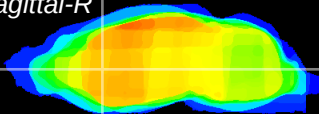

Coronal

Sagittal-R

Sagittal-L

ViBris: CX01093
Horizontal

CPU medial