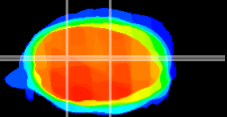

Coronal

Sagittal-R

Sagittal-L

ViBrism: CX01094
Horizontal

Cb nucleus