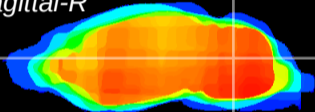

Coronal

Sagittal-R

Sagittal-L

ViBrism: CX01094
Horizontal

Cb nucleus