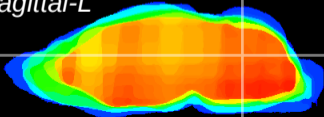

Coronal

Sagittal-R

Sagittal-L

ViBrism: CX01094
Horizontal

Cb nucleus