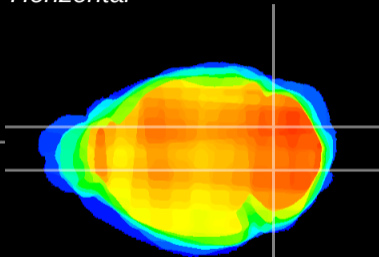

Coronal

Sagittal-R

Sagittal-L

ViBrism: CX01094
Horizontal

Cb nucleus