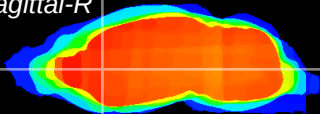

Coronal

Sagittal-R

Sagittal-L

ViBrism: CX01095
Horizontal

CPu medial