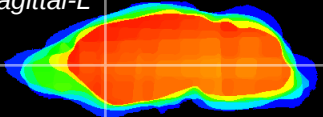

Coronal

Sagittal-R

Sagittal-L

ViBrism: CX01095
Horizontal

CPu medial