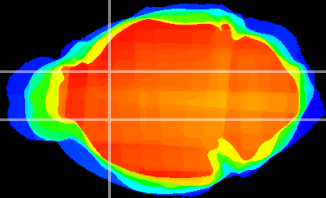

Coronal

Sagittal-R

Sagittal-L

ViBrism: CX01095
Horizontal

CPu medial