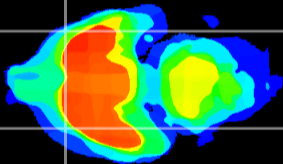

Coronal

Sagittal-R

Sagittal-L

ViBrism: CX01095
Horizontal

Pir