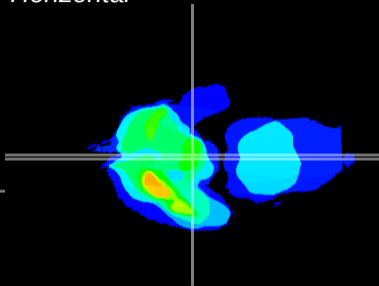

Coronal

Sagittal-R

Sagittal-L

ViBrism: CX01096
Horizontal

ME