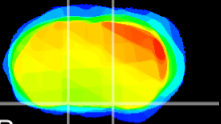

Coronal

Sagittal-R

Sagittal-L

ViBrism: CX01097
Horizontal

S0