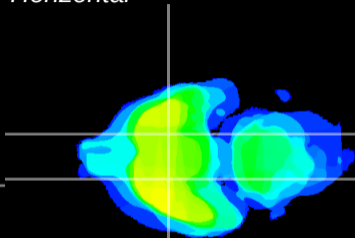

Coronal

Sagittal-R

Sagittal-L

ViBrism: CX01097
Horizontal

S0