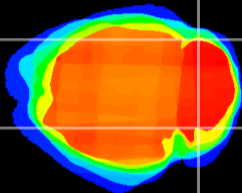

Coronal

Sagittal-R

Sagittal-L

ViBrism: CX01098
Horizontal

Cb lobe