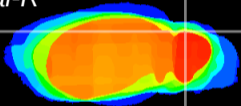

Coronal

Sagittal-R

Sagittal-L

ViBrism: CX01098
Horizontal

Cb lobe