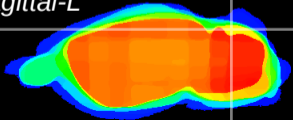

Coronal

Sagittal-R

Sagittal-L

ViBrism: CX01098
Horizontal

Cb lobe