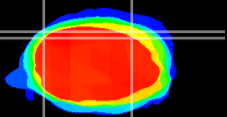

Coronal

Sagittal-R

Sagittal-L

ViBrism: CX01098
Horizontal

Cb lobe