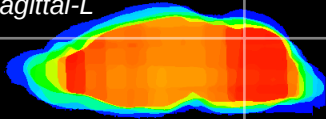

Coronal

Sagittal-R

Sagittal-L

ViBrism: CX01098
Horizontal

Cb vermis