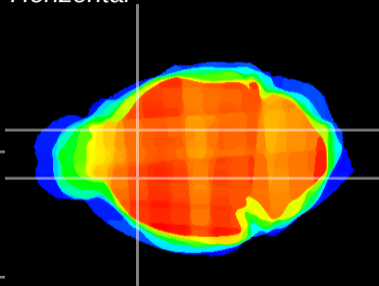

Coronal

Sagittal-R

Sagittal-L

ViBriSM: CX01102
Horizontal

CPU medial