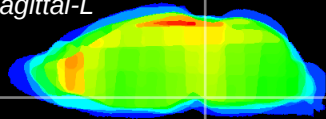

Coronal

Sagittal-R

Sagittal-L

ViBrism: CX01104
Horizontal

Pn