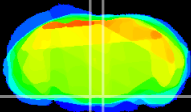

Coronal

Sagittal-R

Sagittal-L

ViBrism: CX01104
Horizontal

Pn