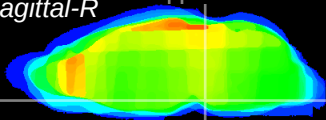

Coronal

Sagittal-R

Sagittal-L

ViBrism: CX01104
Horizontal

Pn