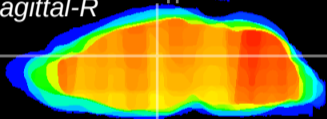

Coronal

Sagittal-R

Sagittal-L

ViBrism: CX01120
Horizontal

Hb