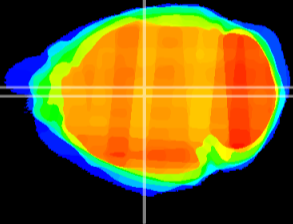

Coronal

Sagittal-R

Sagittal-L

ViBrism: CX01120
Horizontal

Hb