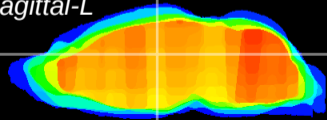

Coronal

Sagittal-R

Sagittal-L

ViBrism: CX01120
Horizontal

Hb