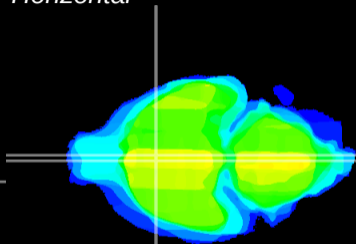

Coronal

Sagittal-R

Sagittal-L

ViBrism: CX01121
Horizontal

MPA