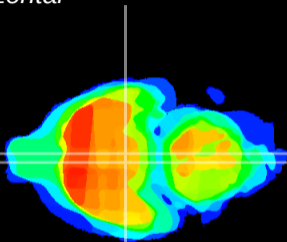

Coronal

Sagittal-R

Sagittal-L

ViBrism: CX01122
Horizontal

VMH