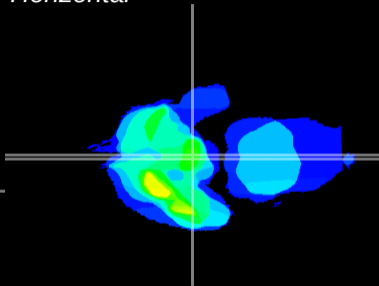

Coronal

Sagittal-R

Sagittal-L

ViBrism: CX01124
Horizontal

ME