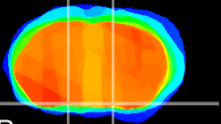

Coronal

Sagittal-R

Sagittal-L

ViBrism: CX01126
Horizontal

S0