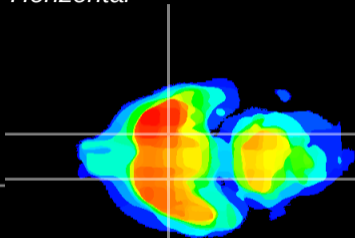

Coronal

Sagittal-R

Sagittal-L

ViBrism: CX01126
Horizontal

S0