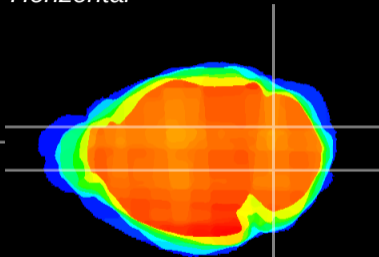

Coronal

Sagittal-R

Sagittal-L

ViBrism: CX01131
Horizontal

Cb nucleus