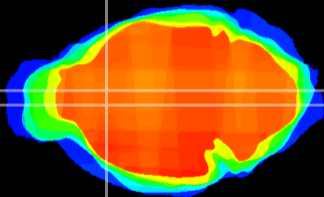

Coronal

Sagittal-R

Sagittal-L

ViBrism: CX01131
Horizontal

LS