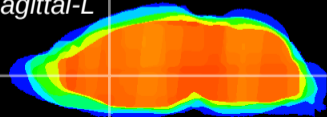

Coronal

Sagittal-R

Sagittal-L

ViBrism: CX01131
Horizontal

LS