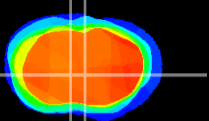

Coronal

Sagittal-R

Sagittal-L

ViBrism: CX01131
Horizontal

LS