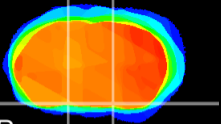

Coronal

Sagittal-R

Sagittal-L

ViBrism: CX01131
Horizontal

S0