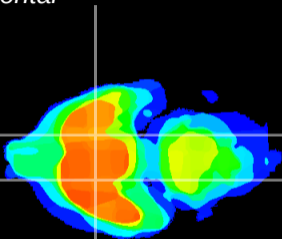

Coronal

Sagittal-R

Sagittal-L

ViBrism: CX01131
Horizontal

S0