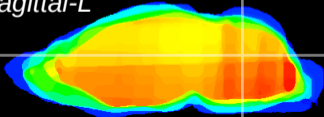

Coronal

Sagittal-R

Sagittal-L

ViBrism: CX01134
Horizontal

Cb nucleus