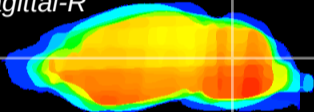

Coronal

Sagittal-R

Sagittal-L

ViBrism: CX01134
Horizontal

Cb nucleus